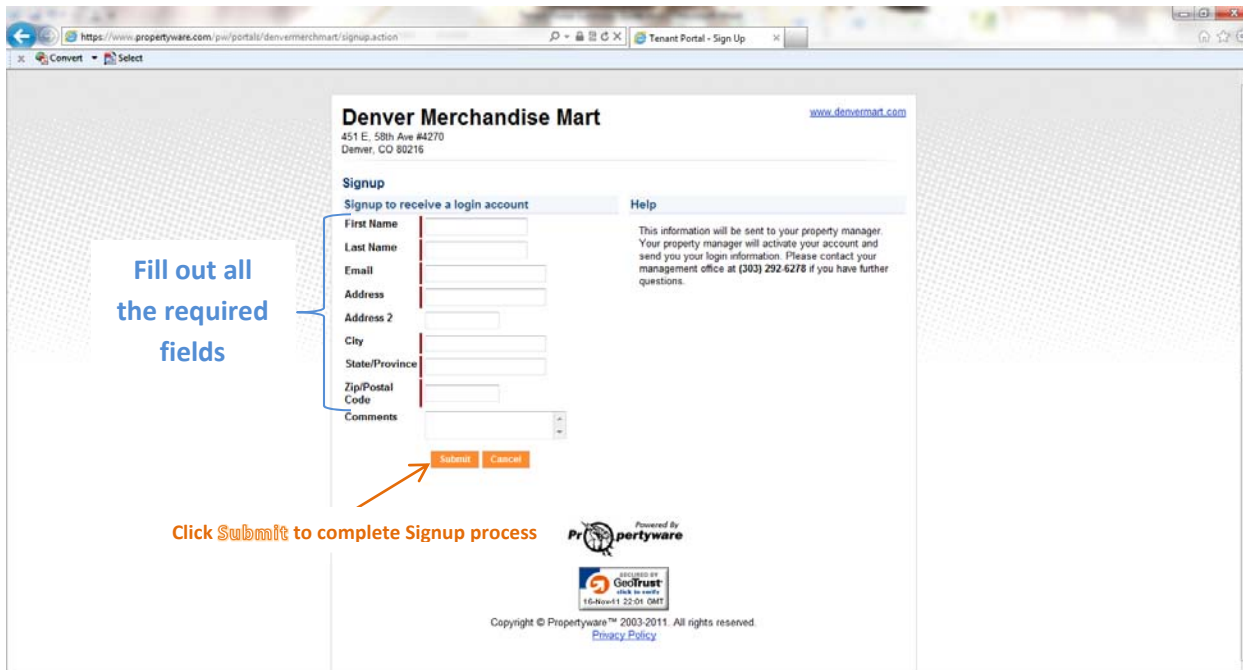

TENANT PORTAL

Access Lease Information and ePayments via the Internet

Website Link:

<https://www.propertyware.com/pw/portals/denvermerchmart/tenant.action>

Once you login to your account you will have access to your personalized data published by Denver Merchandise Mart (DMM). For more detailed information on how to navigate through the Tenant Portal, click on the Documents tab and read the *Tenant Portal Guide*.*

*Adobe Reader software is required to view the document.

Tenant Portal Navigation Tabs