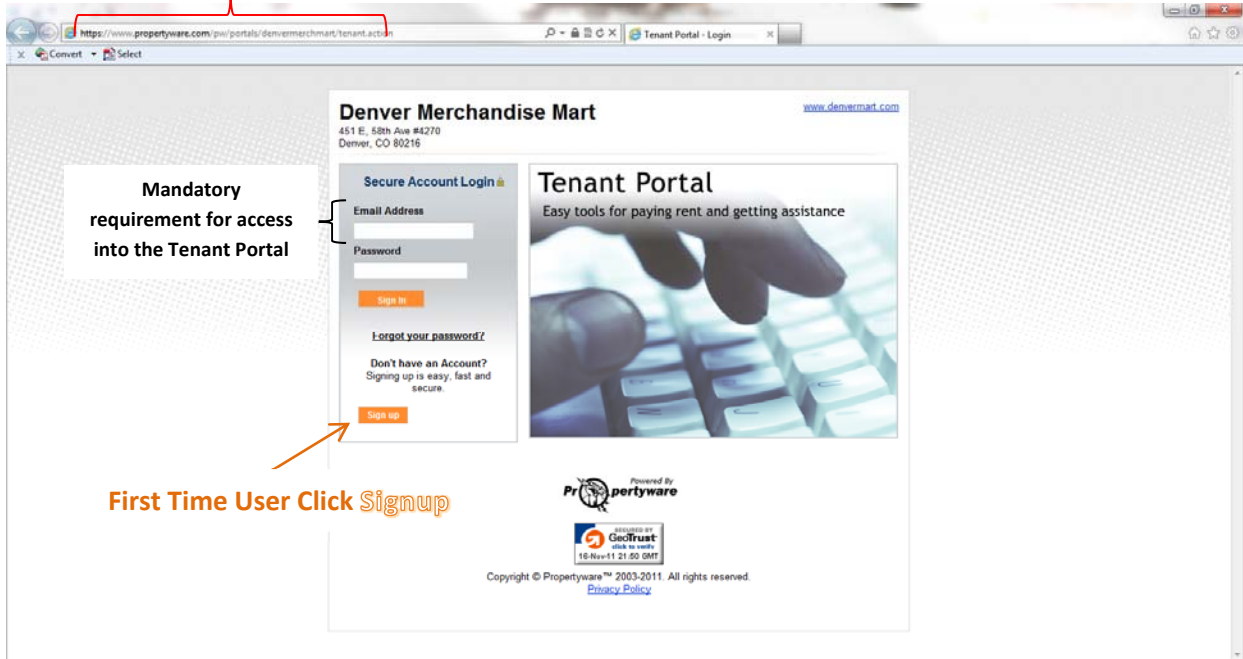

TENANT PORTAL

Access Lease Information and ePayments via the Internet

Website Link:

<https://www.propertyware.com/pw/portals/denvermerchmart/tenant.action>

Once you login to your account you will have access to your personalized data published by Denver Merchandise Mart (DMM). For more detailed information on how to navigate through the Tenant Portal, click on the Documents tab and read the *Tenant Portal Guide*.*

*Adobe Reader software is required to view the document.

Tenant Portal Navigation Tabs